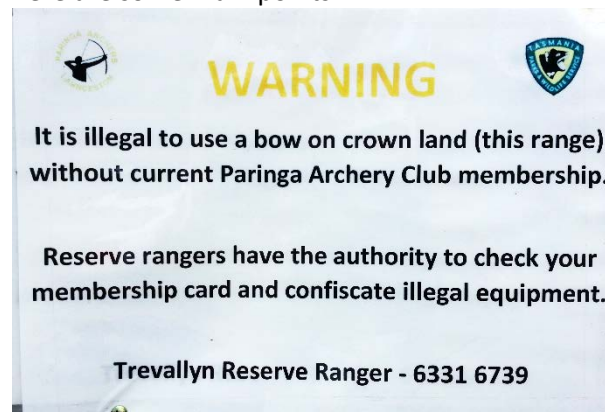

Paringa Indoor Project

Current status

- **1/2/17** – Visited Ranger (Adam) for latest update. He advised to call in two weeks if no written approval is received.
- **24/2/17** – RAA in Hobart but Ranger (Adam) thinks the West Tamar Council Development Application needs to be done before Parks General Manager will sign off.

This sign is on the front gate. The ranger has asked that members be reminded to carry their AA membership card when you attend the Paringa range.

Smoking on Paringa grounds

The decision was made that smoking would only be allowed in the car park during events covered by the Dept of Health and Human Services guidelines (see [link](#)). Please note that AA considers electronic cigarette smoking as smoking.